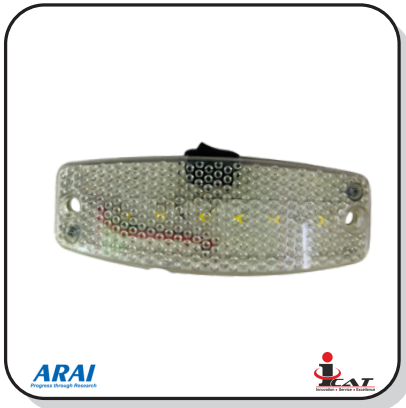

LED CABIN LAMP ASSY SMALL

Part No. VAI-0020